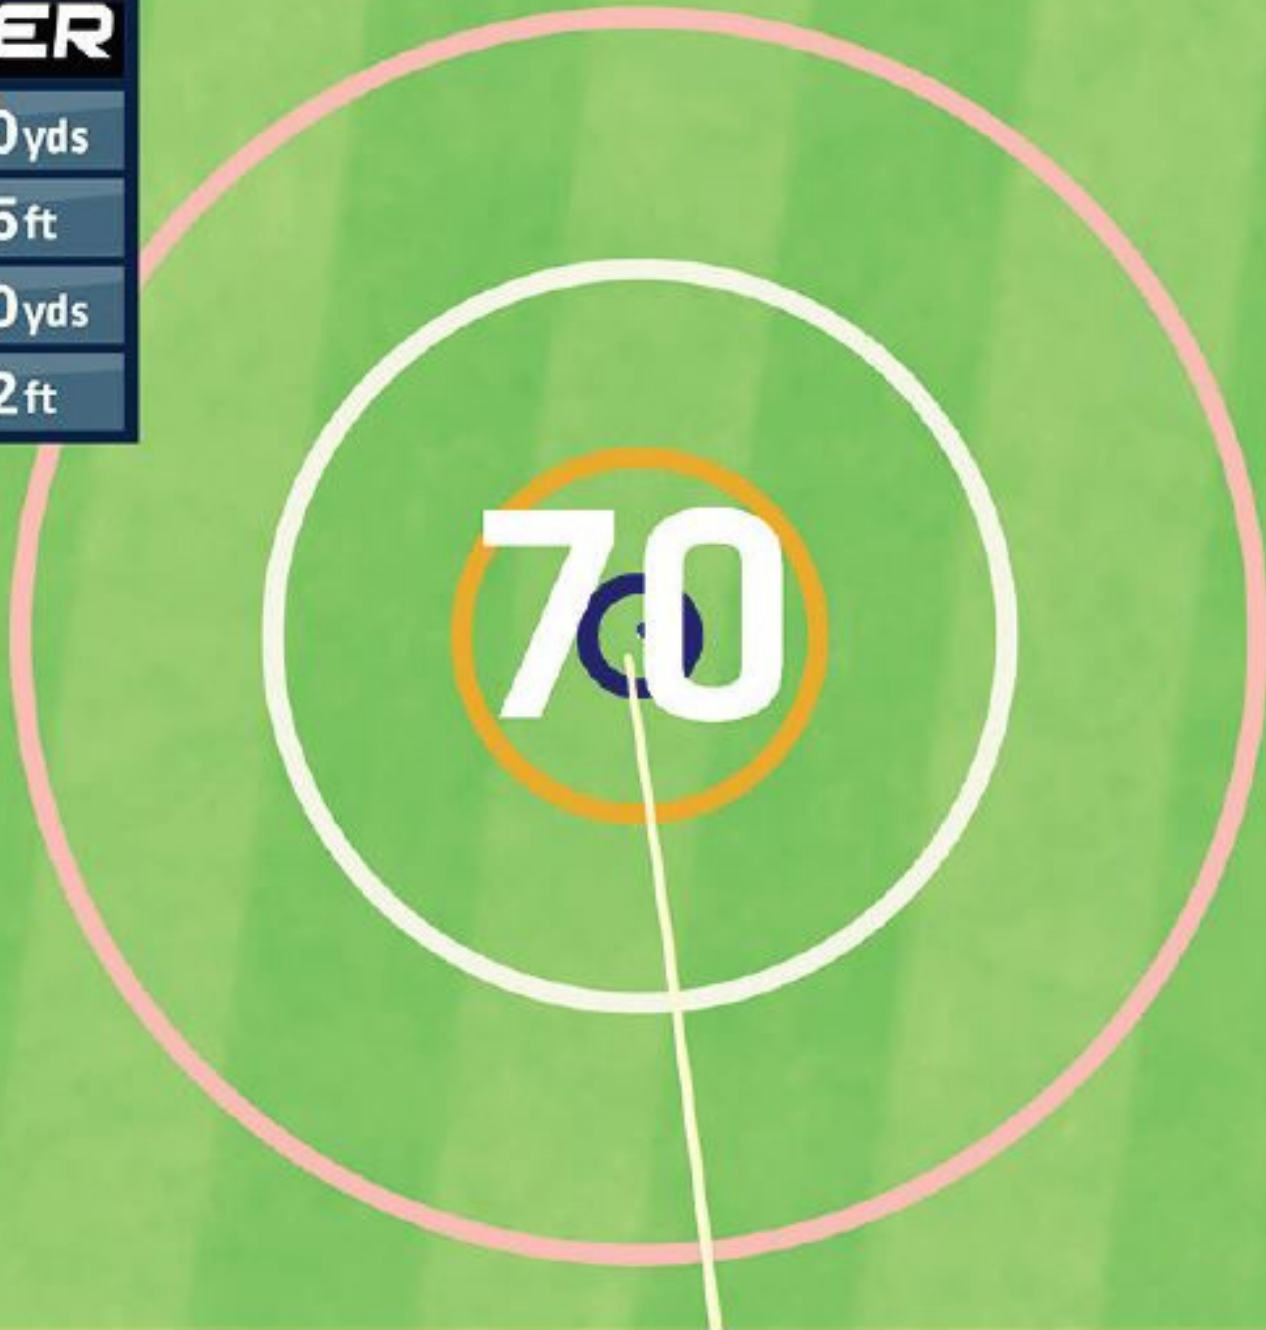

94873

TOPTRACER

TOTAL	140 yds
APEX	35 ft
CARRY	140 yds
OFF TARGET	2 ft

POINTS GAME

Compete for points based on proximity to the target.

The closer you get to the target, the more points you earn.

Add 'In Air' bonus rings for an extra challenge.